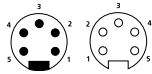

RSW

Mini, 7/8" single-ended cordsets, female 90°, 3- and 5-poles with internal threads and molded cable, Automotive color code.

RKW

Pin Assignments

Mini, 7/8" - Male / Female

3 poles

- 1 = green
- 2 = red w/black tr.
- 3 = red w/white tr.

5 poles (742)

- 1 = red w/white tr.
- 2 = red
- 3 = green
- 4 = red w/orange tr.
- 5 = red w/black tr.

5 poles (755)

- 1 = red w/white tr.
- 2 = red
- 3 = green
- 4 = red w/yellow tr.
- 5 = red w/black tr.