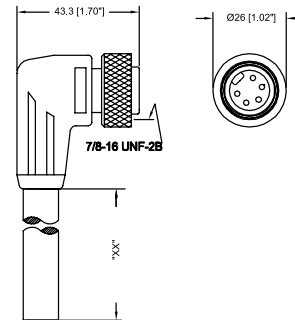

Mini, 7/8"-Round-Plug Connector, Single-Ended Cordsets, Automotive Color Code

RSW 301...501 | RKW 30...50

3- and 5-Poles

Mini, 7/8" single-ended cordsets, male 90°, 3- and 5-poles with internal threads and molded cable, Automotive color code.

RSW

Mini, 7/8" single-ended cordsets, female 90°, 3- and 5-poles with internal threads and molded cable, Automotive color code.

RKW

Pin Assignments

Mini, 7/8" - Male / Female

3 poles

- 1 = green
- 2 = red w/black tr.
- 3 = red w/white tr.

Degree of protection IP 67 / NEMA 6P
Operating temperature range -40°C (-40°F) / +90°C (194°F)

Mechanical

Housing / Molded body TPU, yellow
Insert TPU, yellow
Contact CuZn, gold over silver plated
Coupling nut Aluminum, anodized black

Electrical

Current rating 688/741/742: 8 A
755: 5.6 A
Voltage rating 741/742: 600 V
688/755: 300 V

Cable Specifications - Automotive Color Code

Cable No.	Outer Jacket	Gauge	Jacket Color	OD	Temperature Rating	Agency Approvals
688	PVC	18AWG	Yellow	.290" (7.4 mm)	-40°C (-40°F) to +105°C (221°F)	UL: AWM2661
741	TPE	16AWG	Yellow	.390" (9.9 mm)	-40°C (-40°F) to +105°C (221°F)	UL: SEOOW / CSA: ST00W
742	TPE	16AWG	Yellow	.495" (12.6 mm)	-40°C (-40°F) to +105°C (221°F)	UL: SEOOW / CSA: ST00W
755	TPE	18AWG	Yellow	.333" (8.5 mm)	-40°C (-40°F) to +90°C (194°F)	UL: PLTC / CSA: AWM I/II, A/B