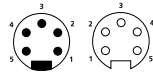

RSW

Mini, 7/8" single-ended cordsets, female 90°, 3- and 5-poles with internal threads and molded cable, Automotive color code.

RKW

Pin Assignments

Mini, 7/8" - Male / Female

3 poles

- 1 = green
- 2 = red w/black tr.
- 3 = red w/white tr.

5 poles (742)

- 1 = red w/white tr.
- 2 = red
- 3 = green
- 4 = red w/orange tr.
- 5 = red w/black tr.

5 poles (755)

- 1 = red w/white tr.
- 2 = red
- 3 = green
- 4 = red w/yellow tr.
- 5 = red w/black tr.