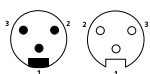

RSW

Mini, 7/8" single-ended cordsets, female 90°, 3- and 5-poles with internal threads and molded cable, Automotive color code.

RKW

Pin Assignments

Mini, 7/8" - Male / Female

3 poles

- 1 = green
- 2 = red w/black tr.
- 3 = red w/white tr.

5 poles (742)

- 1 = red w/white tr.
- 2 = red
- 3 = green
- 4 = red w/orange tr.
- 5 = red w/black tr.

5 poles (755)

- 1 = red w/white tr.
- 2 = red
- 3 = green
- 4 = red w/yellow tr.
- 5 = red w/black tr.