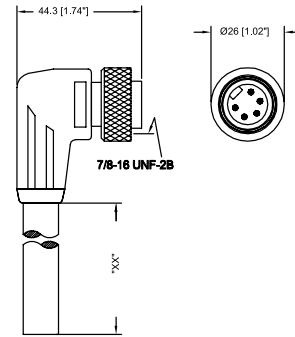

Mini, 7/8"-Round-Plug Connector, Single-Ended Cordsets, Automotive Color Code

RSW 301...501 | RKW 30...50

3- and 5-Poles

Mini, 7/8" single-ended cordsets, male 90°, 3- and 5-poles with internal threads and molded cable, Automotive color code.

RSW

Mini, 7/8" single-ended cordsets, female 90°, 3- and 5-poles with internal threads and molded cable, Automotive color code.

RKW

Pin Assignments

Mini, 7/8" - Male / Female

3 poles

- 1 = green
- 2 = red w/black tr.
- 3 = red w/white tr.

Degree of protection IP 67 / NEMA 6P
Operating temperature range -40°C (-40°F) / +90°C (194°F)

Mechanical

Housing / Molded body TPU, yellow
Insert TPU, yellow
Contact CuZn, gold over silver plated
Coupling nut Aluminum, anodized black

Electrical

Current rating 688/741/742: 8 A
755: 5.6 A
Voltage rating 741/742: 600 V
688/755: 300 V

Cable Specifications - Automotive Color Code

Cable No.	Outer Jacket	Gauge	Jacket Color	OD	Temperature Rating	Agency Approvals
688	PVC	18AWG	Yellow	.290" (7.4 mm)	-40°C (-40°F) to +105°C (221°F)	UL: AWM2661
741	TPE	16AWG	Yellow	.390" (9.9 mm)	-40°C (-40°F) to +105°C (221°F)	UL: SEOOW / CSA: ST00W
742	TPE	16AWG	Yellow	.495" (12.6 mm)	-40°C (-40°F) to +105°C (221°F)	UL: SEOOW / CSA: ST00W
755	TPE	18AWG	Yellow	.333" (8.5 mm)	-40°C (-40°F) to +90°C (194°F)	UL: PLTC / CSA: AWM I/II, A/B