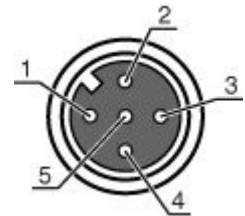

Classification

Customs tariff number	85444290
eCl@ss 8.0	27279218
eCl@ss 9.0	27060311
ETIM 5.0	EC001855
ETIM 6.0	EC001855

Electrical connection

Connection 1	
Type of connection	Connector
Thread size	M12
Type	Female
Handle body material	PUR
No. of pins	5 -pin
Encoding	A-coded
Design	Axial
Lock	Screw fitting, nickel-plated diecast zinc, recommended torque 0.6 Nm, self-locking

Pin	Conductor color
1	Brown
2	White
3	Blue
4	Black
5	Gray

Connection 2	
Type of connection	Open end