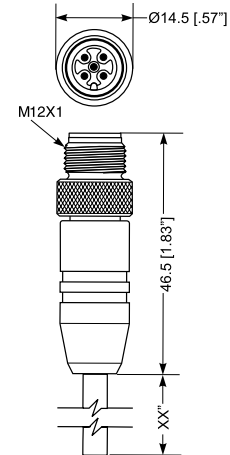

M12-Round-Plug Connector, Single-Ended Cordsets, According to IEC 61076-2-101

RST

RST 8-627

3-, 4-, 5-, and 8-Poles

Actuator/sensor cordset, single-ended, M12,
3-, 4-, 5-, and 8-poles, male straight connector
with self-locking thread and molded cable.

RST

Pin Assignments

M12 - Male

3 poles

4 poles

5 poles (794)

5 poles (all others)

8 poles

M12-Round-Plug Connector, Single-Ended Cordsets, According to IEC 61076-2-101

RST

Technical Data

Environmental

Degree of protection	IP 67 / NEMA 6P
Operating temperature range	PUR: -40°C (-40°F) / +80°C (176°F) PVC: -40°C (-40°F) / +90°C (194°F) TPE: -40°C (-40°F) / +90°C (194°F)

Cable Specifications

Cable No.	Outer Jacket	Gauge	Jacket Color	OD
602	PUR	18AWG	Yellow	.230" (5.8 mm)
Continuous flex rating and suitable for general C-track usage. 1 million cycles at minimum bend radius 10X cable diameter.				
610	PUR	22AWG	Yellow	.190" (4.8 mm)
612	PVC	22AWG	Yellow	.210" (5.3 mm)
627	PVC	24AWG	Black	.232" (5.9 mm)
632	PVC	22AWG	Yellow	.190" (4.8 mm)
633	PVC	22AWG	Yellow	.190" (4.8 mm)
637	TPE/PLTC	18AWG	Yellow	.280" (7.1 mm)
643	TPE/PLTC	22AWG	Yellow	.246" (6.2 mm)
644	PUR	22AWG	Yellow	.210" (5.3 mm)
645	PUR	18AWG	Yellow	.220" (5.6 mm)
679	PUR	22AWG	Yellow	.190" (4.8 mm)
713	TPE/PLTC	22AWG	Yellow	.280" (7.1 mm)
727	TPE/PLTC	22AWG	Yellow	.335" (8.5 mm)
731	TPE/PLTC	18AWG	Yellow	.261" (6.6 mm)
794	TPE/PLTC	18AWG	Yellow	.304" (7.7 mm)