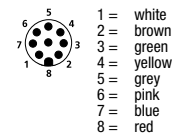

RST

Pin Assignments

M12 - Male

3 poles

4 poles

5 poles (794)

5 poles (all others)

8 poles