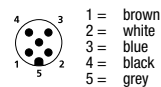

RST

Pin Assignments

M12 - Male

3 poles

4 poles

5 poles (794)

5 poles (all others)

8 poles