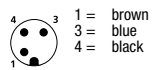

Pin Assignments

M12 - Male

3 poles