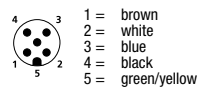

RST

Pin Assignments

M12 - Male

3 poles

4 poles

5 poles (794)

5 poles (all others)

8 poles