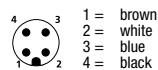

RST

Pin Assignments

M12 - Male

3 poles

4 poles

5 poles (794)

5 poles (all others)

8 poles